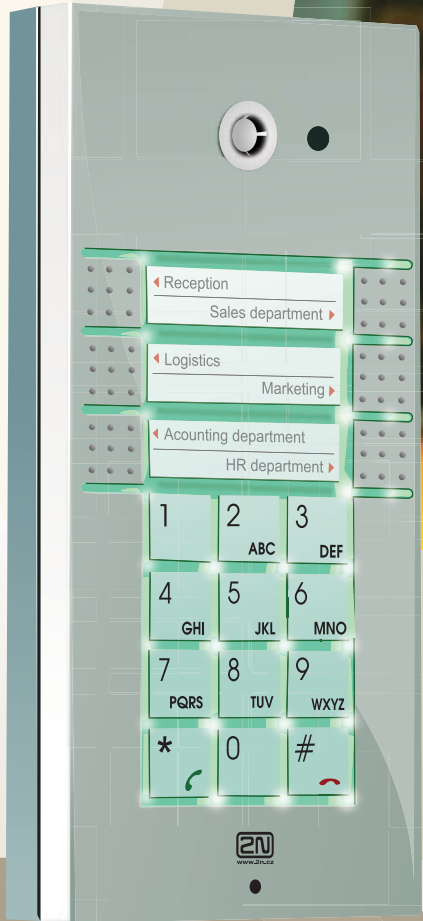

## Telephone based door entry solution

- ◆ Are you tired of constantly looking for your keys? Would you like to open your door using a code or your mobile telephone?
- ◆ Do you want to not only hear the person outside your door, but see him/her also?
- ◆ Are you away from home/the office but still want to open your door to a visitor?
- ◆ Do you require simple functions from your door system or are you particular about modern design?

## Thanks to the 2N Helios door entry system you do not have to wait at home for delivery of an important document. You can open the entrance door remotely using your mobile phone.

Mr. Brown is leaving his house and activates the Departure mode via his desk phone on his 2N Helios door entry system.

His colleague Mr. Smith is standing outside his house and Mr. Brown finds out that his colleague has brought him an important document.

Mr. Brown enters a code on his mobile phone and opens the door for Mr. Smith.